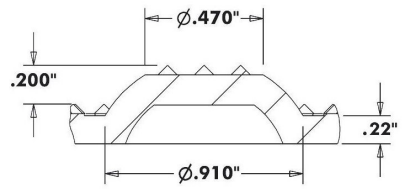

24" x 12" WET SET (REPLACEABLE)

CAST IRON DETECTABLE WARNING TILE

2.350 DOME SPACING

DRW NO	TTCI2412-WS-XXX	DRAWN	GM	DATE	12-30-20
TOLERANCE	+/- 0.050	SCALE		REV	DATE

NOTES:
"XXX" DESIGNATES COLOR

WET SET ANCHOR DETAIL
(FRESH CONCRETE)