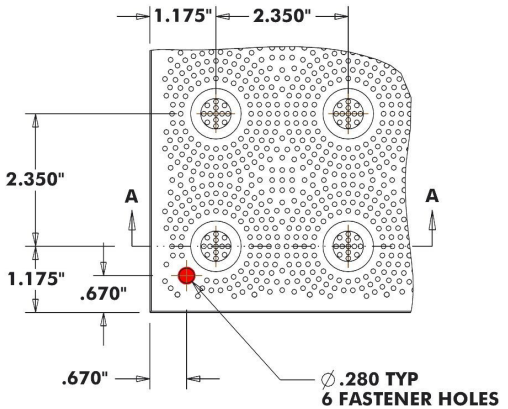

24" x 12" WET SET (REPLACEABLE)

CAST IRON DETECTABLE WARNING TILE

2.350 DOME SPACING

DRW NO	TTCI2412-WS-XXX	DRAWN	GM	DATE	12-30-20
TOLERANCE	+/- 0.050	SCALE		REV	DATE

NOTES:
"XXX" DESIGNATES COLOR

WET SET ANCHOR DETAIL
(FRESH CONCRETE)