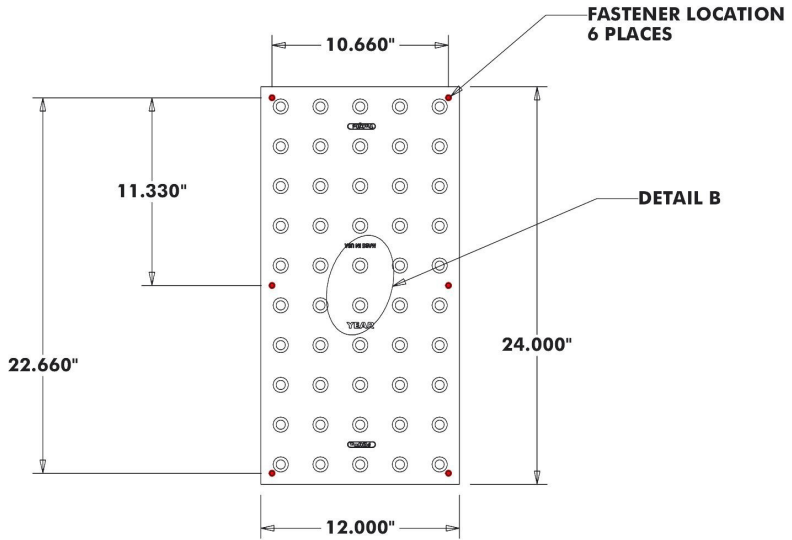

24" x 12" WET SET (REPLACEABLE)

CAST IRON DETECTABLE WARNING TILE

2.350 DOME SPACING

DRW NO	TTCI2412-WS-XXX	DRAWN	GM	DATE	12-30-20
TOLERANCE	+/- 0.050	SCALE		REV	DATE

NOTES:
"XXX" DESIGNATES COLOR

WET SET ANCHOR DETAIL
(FRESH CONCRETE)

TufTile.com

1-888-960-8897 905 Telser Road, Lake Zurich, IL 60047

©2021 TufTile, Inc. All Rights Reserved. V2.0