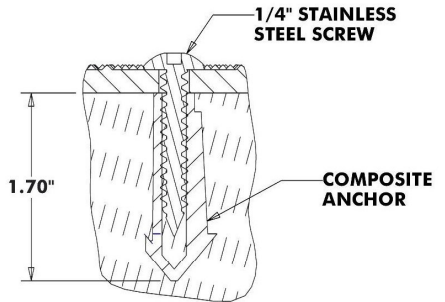

24" x 12" WET SET (REPLACEABLE)

CAST IRON DETECTABLE WARNING TILE

2.350 DOME SPACING

DRW NO	TTCI2412-WS-XXX	DRAWN	GM	DATE	12-30-20
TOLERANCE	+/- 0.050	SCALE		REV	DATE

NOTES:
"XXX" DESIGNATES COLOR

WET SET ANCHOR DETAIL
(FRESH CONCRETE)